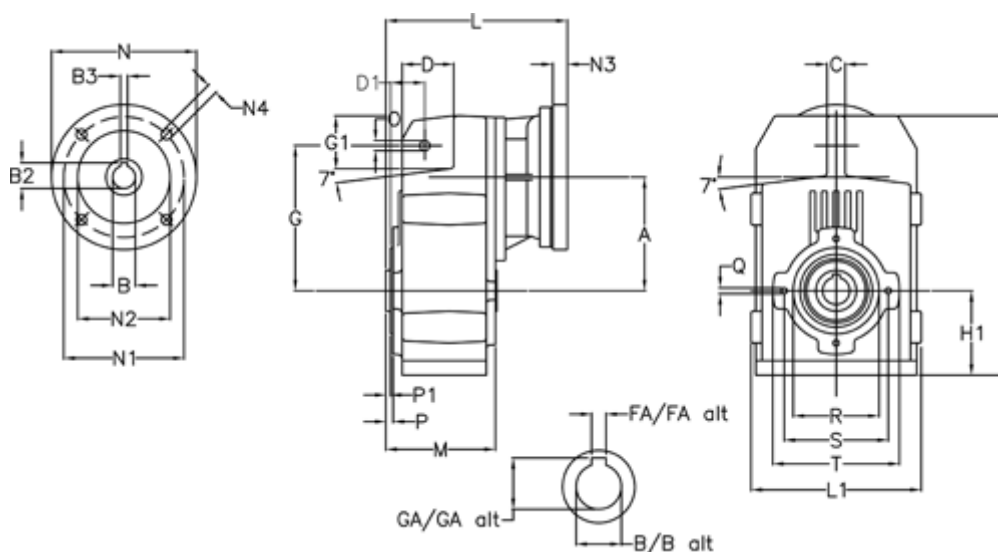

Article number: 29560104473220  
 Description: Shaft mounted gear  
 A102H25-44,7-P63B5

## Measures

A = 112.50	FA = 8	M = 100.5	Q = M8x12
B = 25	G = 140	N = 140	R = 80
B1 = 11	G1 = 51.0	N1 = 115	S = 100
B2 = 12.8	GA = 28.3	N2 = 95	T = 120
B3 = 4	H = 251.0	N4 = M8x19	
C = 20	H1 = 84.0	O = 11	
D = 47.5	L = 185.5	P = 4.5	
D1 = 35.0	L1 = 170	P1 = 3.0	